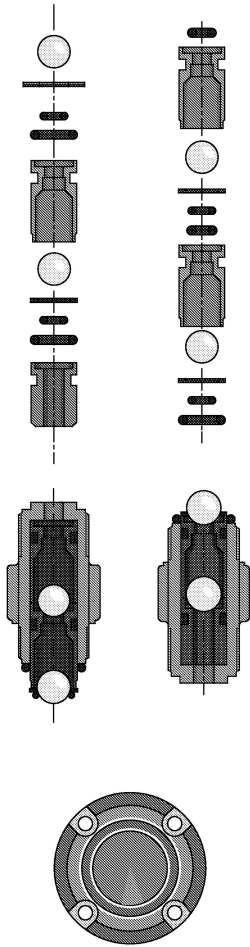

## Spare Parts Kits, Replacement Diaphragms

### Spare parts kits for alpha, consisting of

- 1 pump diaphragm
- 1 suction valve compl.
- 1 discharge valve compl.
- 2 valve balls
- 1 seal set
- 1 connector set

### Spare parts kits alpha

Type		Order no.	
for alpha c, type 1001	PPE	1001646	
	PPB	1001654	
	NPE	1001715	
	NPB	1001723	
	PVT	1023109	
for alpha c, type 1002, 1004, 1008	PPE	1001647	
	PPB	1001655	
	NPE	1001716	
	NPB	1001724	
	PVT	1023110	
for alpha c, type 0707, 0417	PPE	1001649	
	PPB	1001657	
	NPE	1001718	
	NPB	1001726	
	PVT	1023112	
for alpha c, type 0230	PPE	1001650	
	PPB	1001658	
	NPE	1001719	
	NPB	1001727	
	PVT	1023113	

### Replacement diaphragms

Type	Order no.	
for alpha c 1001	1000246	
for alpha c 1002, 1004, 1008	1000247	
for alpha c 0708, 0419	1000249	